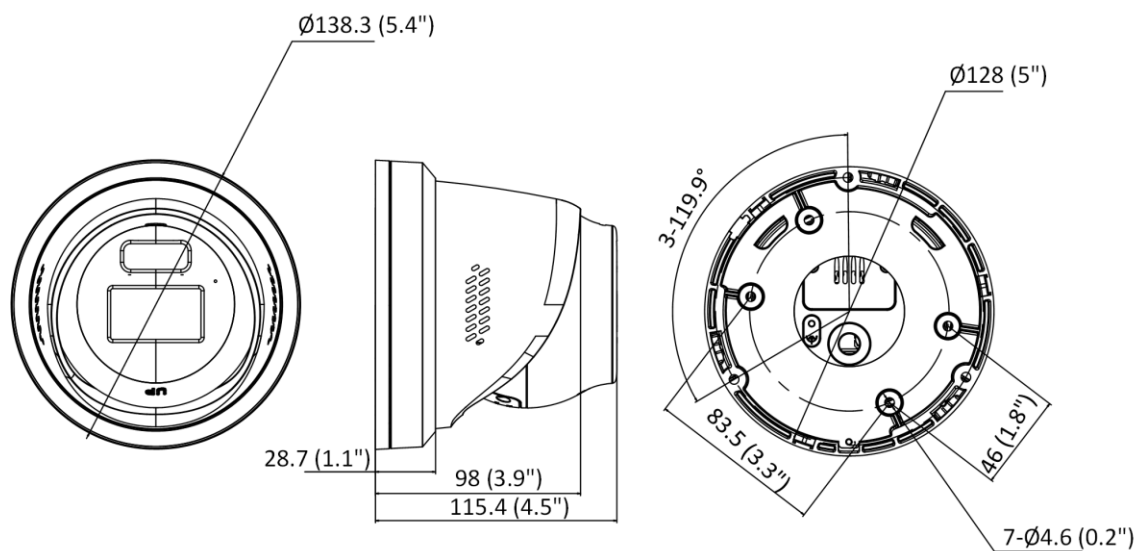

Top-level protection	Hikvision products at this level are equipped for use in areas where professional anti-corrosion protection is a must. Typical application scenarios include coastlines, docks, chemical plants, and more.
Moderate protection	Hikvision products at this level are equipped for use in areas with moderate anti-corrosion demands. Typical application scenarios include coastal areas about 2 kilometers (1.24 miles) away from coastlines, as well as areas affected by acid rain.
No specific protection	Hikvision products at this level are equipped for use in areas where no specific anti-corrosion protection is needed.

▪ **Available Model**

- DS-2CD2346G2H-IS2U/SL(2.8mm)Black
- DS-2CD2346G2H-IS2U/SL(2.8mm)
- DS-2CD2346G2H-IS2U/SL(4mm)
- DS-2CD2346G2H-IS2U/SRB(2.8mm)/Black
- DS-2CD2346G2H-IS2U/SRB(2.8mm)
- DS-2CD2346G2H-IS2U/SRB(4mm)

▪ **Dimension**

Unit: mm (inch)